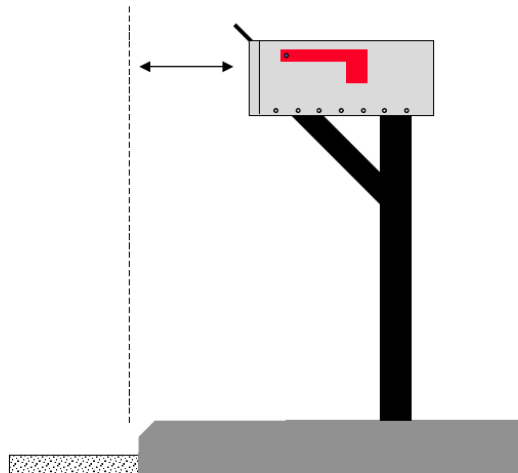

Cosgrove Acres Mailbox Specifications

(Per U.S. Postal Service Regulations as of 10/2024)

All mailboxes within the Cosgrove Acres Subdivision must be of uniform style and placed on the left side of the driveway when facing the home from the street.

Box: Architectural Mailbox in Centennial Black, Extra Large, Steel, Post Mount Mailbox with Premium Silver Handle and Flag

Post: Landover Aluminum, Crossarm, Mailbox Post in Black
(installs over 4 in. x 4 in. post)

Box and Post are available from Home Depot.

Installation of the mailbox must be in accordance with the U.S. Postal Service requirements:

RURAL 6"-8"

Mailboxes are set back (See Above) from the front face of the curb or road edge to the mailbox door.