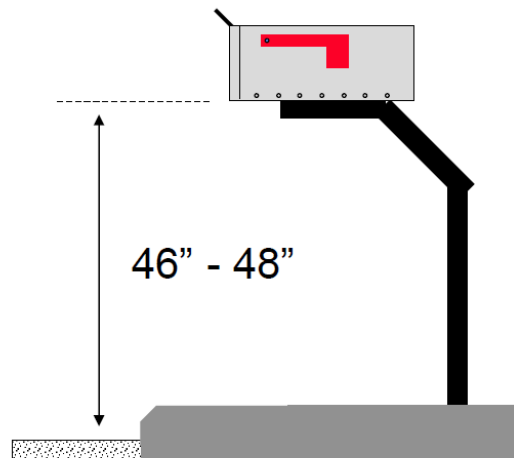

Cosgrove Acres Mailbox Specifications

(Per U.S. Postal Service Regulations as of 10/2024)

All mailboxes within the Cosgrove Acres Subdivision must be of uniform style and placed on the left side of the driveway when facing the home from the street.

Box: Architectural Mailbox in Centennial Black, Extra Large, Steel, Post Mount Mailbox with Premium Silver Handle and Flag

Post: Landover Aluminum, Crossarm, Mailbox Post in Black
(installs over 4 in. x 4 in. post)

Box and Post are available from Home Depot.

Installation of the mailbox must be in accordance with the U.S. Postal Service requirements:

RURAL 6"-8"

Mailboxes are set back (See Above) from the front face of the curb or road edge to the mailbox door.

Generally, mailboxes are installed at a height of 46 to 48 inches from the road surface to the bottom of the mailbox.

Homeowners should contact the Germantown Postmaster at 262-251-6411 prior to installing a mailbox to confirm location and installation requirements.