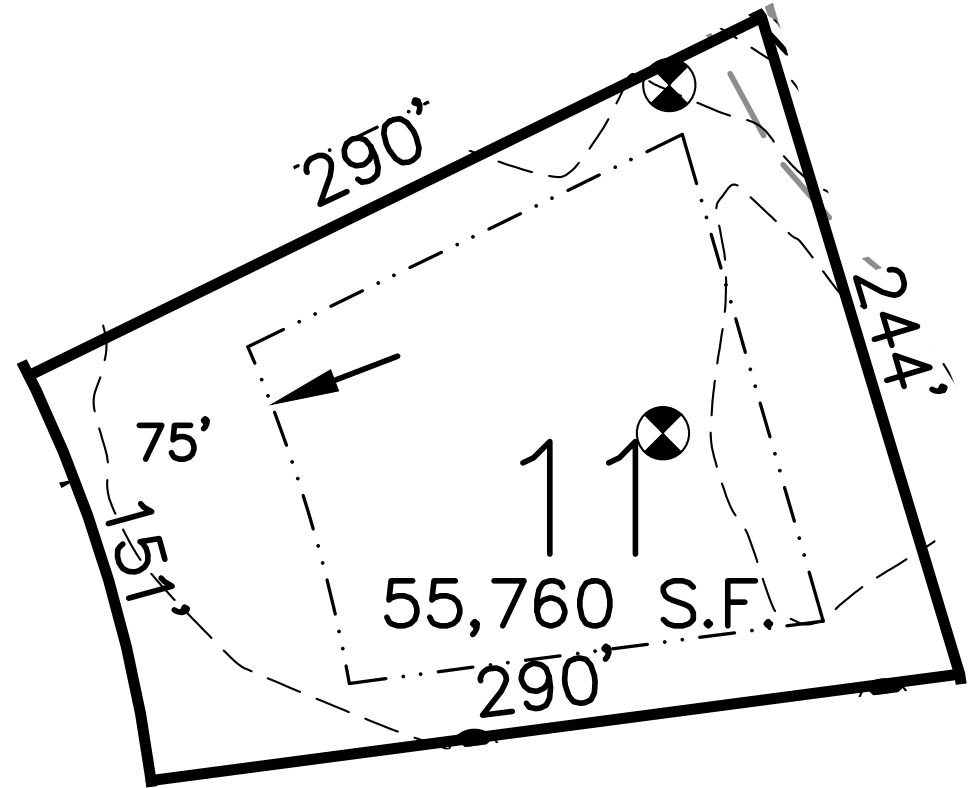

Cosgrove Acres - Lot 11

This plan is for informational purposes only. Buyer/Builder are responsible to verify site topography.
For more information please contact JBJ Companies, Inc. at 262-255-1800 or visit our website www.jbjcompanies.com

Grading Plan
N.T.S

Plat
N.T.S