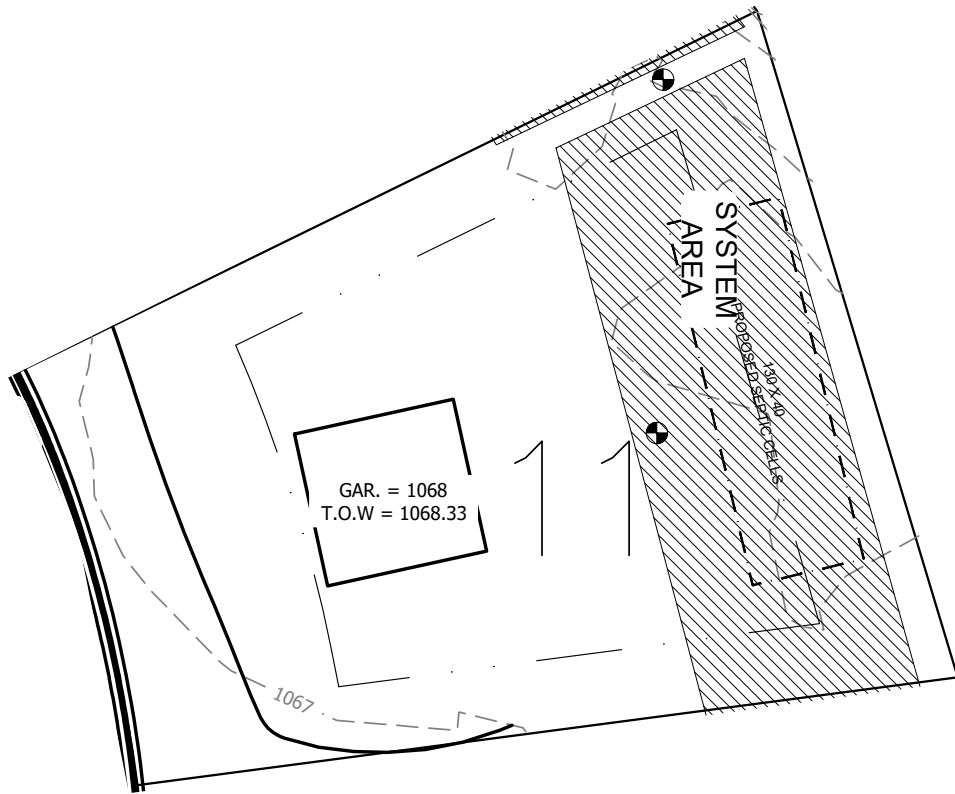

Cosgrove Acres - Lot 11

This plan is for informational purposes only. Buyer/Builder are responsible to verify site topography.
For more information please contact JBJ Companies, Inc. at 262-255-1800 or visit our website www.jbjcompanies.com

Grading Plan
N.T.S

Plat
N.T.S